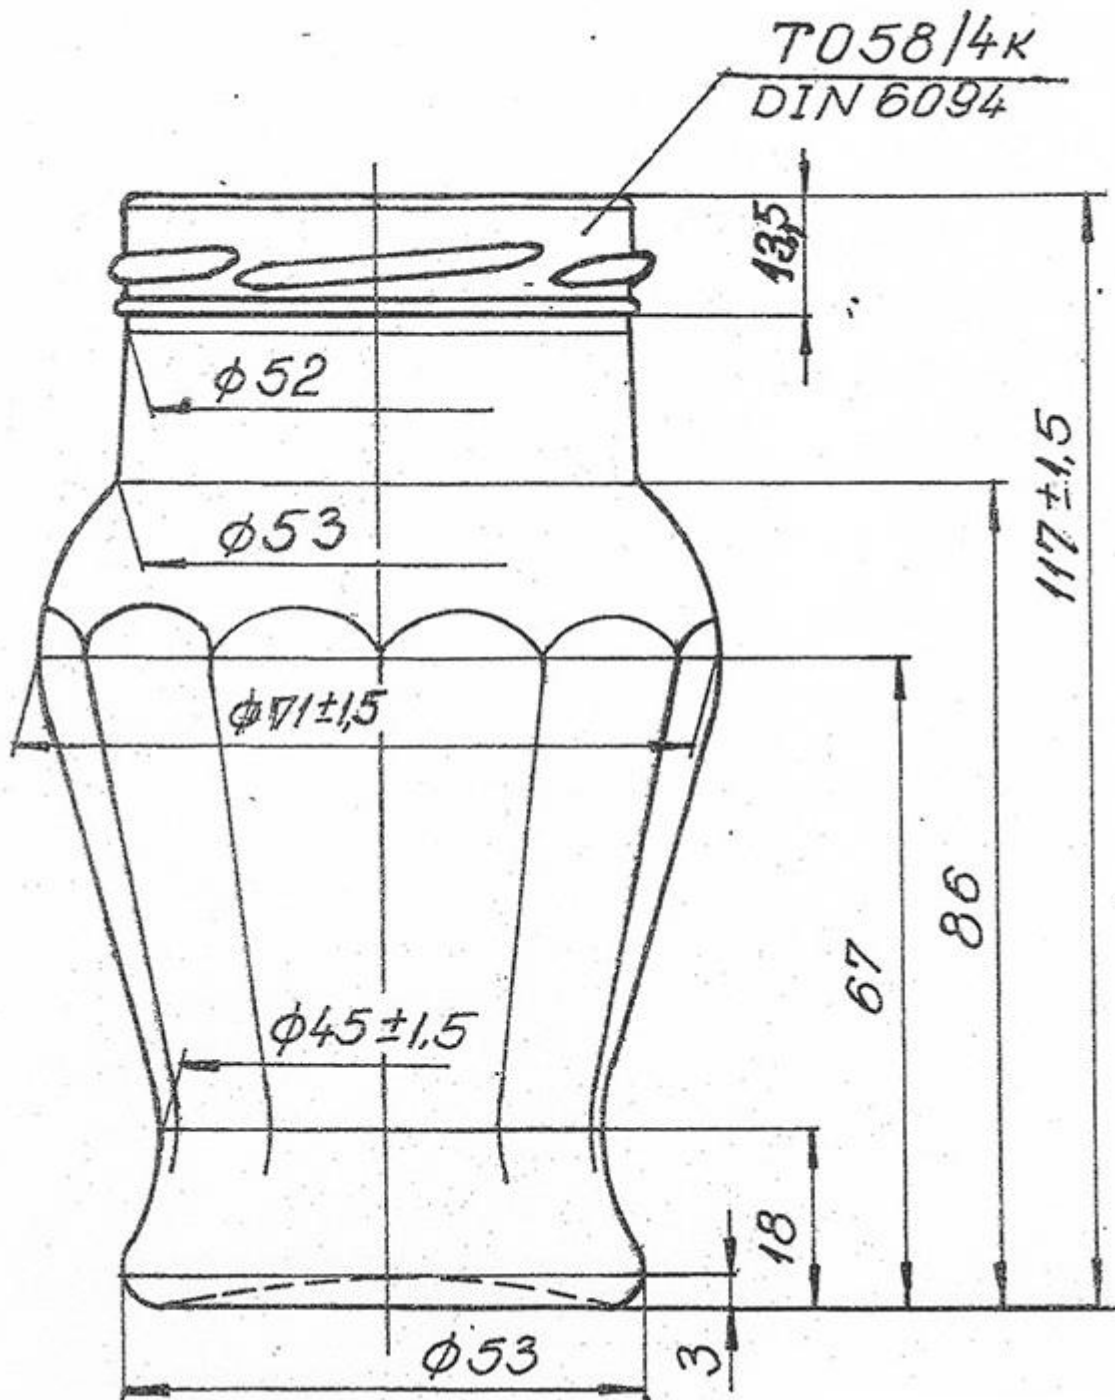

ALEVGOR GLASS

Amfora 212 ml TO 58

Code	142
Capacity	212 ml
Weight	180 g
Units per pallet	3 168